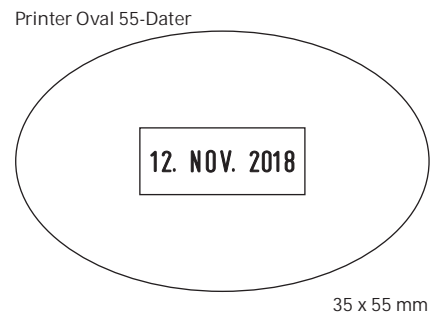

COLOP® Printer-Line

COLOP[®] Printer-Line

Printer Q 30

31 x 31 mm

Printer Q 43

43 x 43 mm

Printer 52

20 x 30 mm

Printer 53

30 x 45 mm

Printer 35

30 x 50 mm

Printer 38

33 x 56 mm

Printer 54

40 x 50 mm